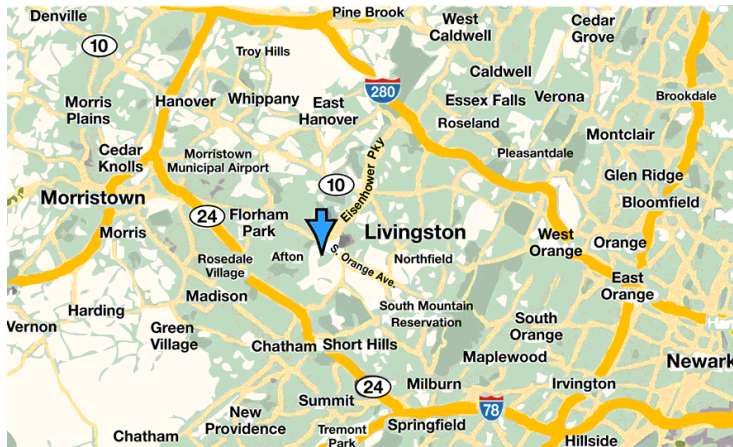

Location Map

Directions

- [From Lincoln Tunnel, New Jersey Turnpike South and Route I-280](#)
- [From Holland Tunnel, New Jersey Turnpike North and Routes I-78 & I-24](#)
- [From Newark Liberty International Airport](#)
- [From George Washington Bridge, Route I-80, Route I-287 and Route 10](#)
- [From Garden State Parkway \(Southbound or Northbound\)](#)
- [From Brooklyn and Staten Island](#)
- [From JFK Airport](#)
- [From LaGuardia Airport](#)

From Lincoln Tunnel, New Jersey Turnpike South and Route I-280

- Take New Jersey Turnpike South to Rt. 280 West (Exit 15W).
- Continue on Rt. 280 to Exit 4A (Eisenhower Parkway South).
- Go straight approximately 2 miles and pass Livingston Mall on left.
- Turn right at the traffic light onto South Orange Ave.
- Turn left at the traffic light onto Peach Tree Hill Road (Joseph Kushner Hebrew Academy is on left corner; Newark Academy is on the right).
- We are the first building on the left past the Hebrew Academy (the brick building with Formosa sign out in front). Park in any of the spaces marked 'Visitor' in the front of the building and enter the lobby on the right front of the building.

[Return to top](#)

From George Washington Bridge, Route I-80, Route I-287 and Route 10

- Take Rt. 80 West to Rt. 287 South (Exit 35A).
- Continue on Rt. 287 to Rt. 10 East (Exit 39).
- Continue on Rt. 10 through several traffic lights.
- Turn right onto Eisenhower Parkway.
- Go straight approximately 1 mile and pass Livingston Mall on left.
- Turn right at the traffic light onto South Orange Ave.
- Turn left at the traffic light onto Peach Tree Hill Road (Joseph Kushner Hebrew Academy is on left corner; Newark Academy is on the right).
- We are the first building on the left past the Hebrew Academy (the brick building with Formosa sign out in front). Park in any of the spaces marked 'Visitor' in the front of the building and enter the lobby on the right front of the building.