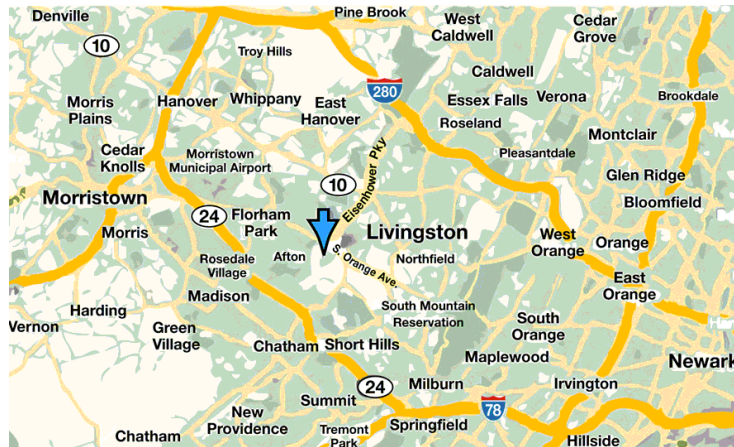

## Location Map

## Directions

- [From Lincoln Tunnel, New Jersey Turnpike South and Route I-280](#)
- [From Holland Tunnel, New Jersey Turnpike North and Routes I-78 & I-24](#)
- [From Newark Liberty International Airport](#)
- [From George Washington Bridge, Route I-80, Route I-287 and Route 10](#)
- [From Garden State Parkway \(Southbound or Northbound\)](#)
- [From Brooklyn and Staten Island](#)
- [From JFK Airport](#)
- [From LaGuardia Airport](#)

### From Lincoln Tunnel, New Jersey Turnpike South and Route I-280

- Take New Jersey Turnpike South to Rt. 280 West (Exit 15W).
- Continue on Rt. 280 to Exit 4A (Eisenhower Parkway South).
- Go straight approximately 2 miles and pass Livingston Mall on left.
- Turn right at the traffic light onto South Orange Ave.
- Turn left at the traffic light onto Peach Tree Hill Road (Joseph Kushner Hebrew Academy is on left corner; Newark Academy is on the right).
- We are the first building on the left past the Hebrew Academy (the brick building with Formosa sign out in front). Park in any of the spaces marked 'Visitor' in the front of the building and enter the lobby on the right front of the building.